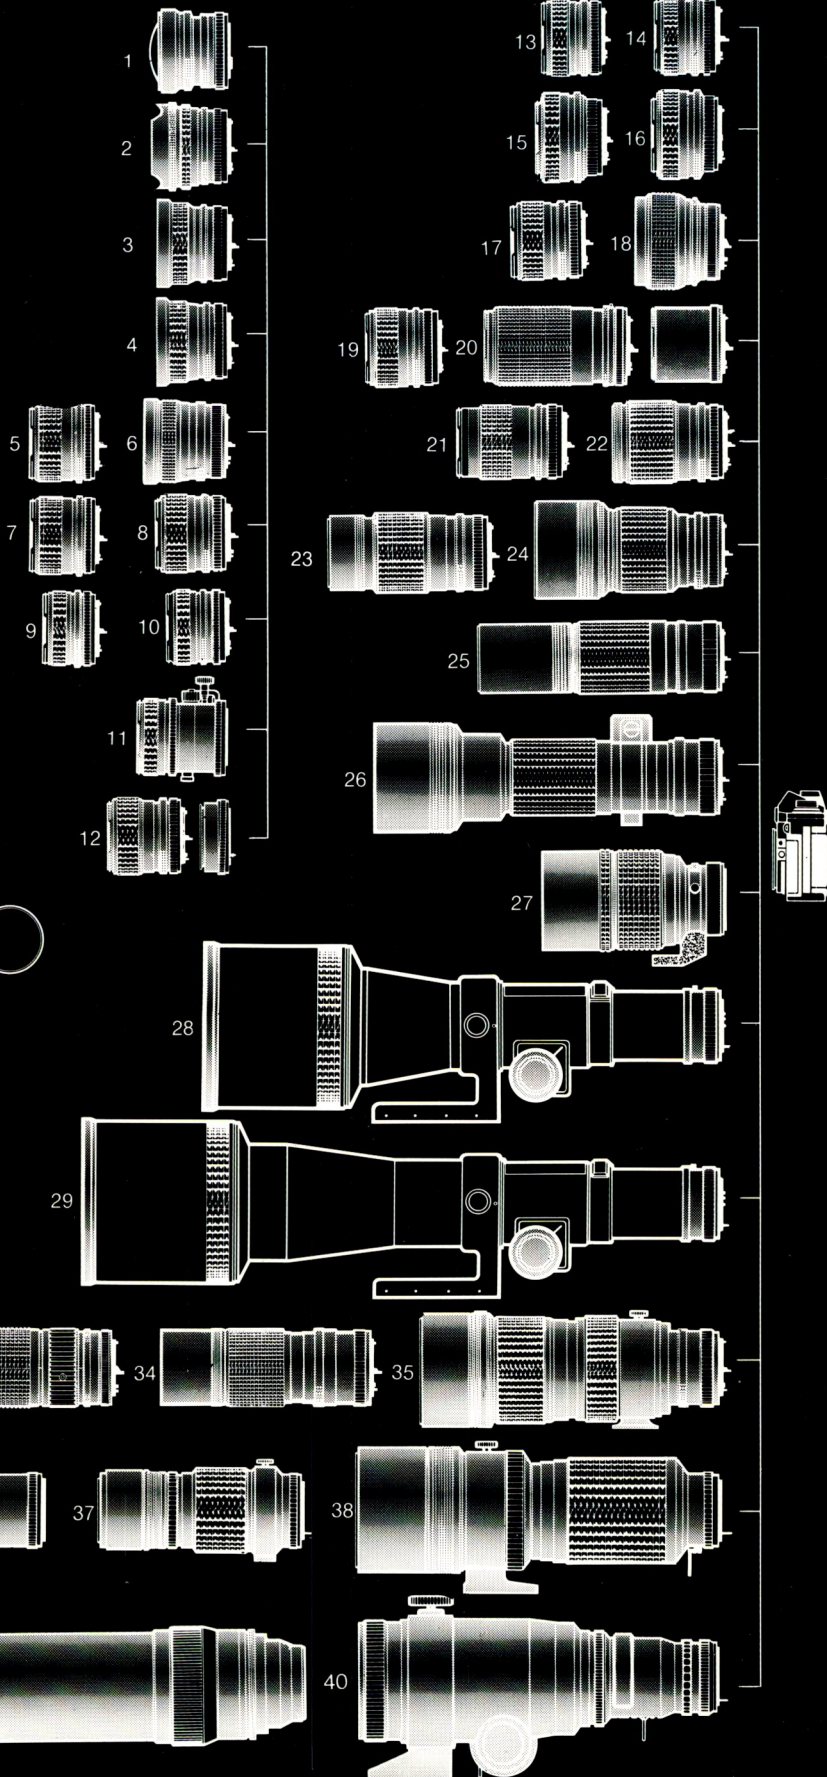

CANON INTERCHANGEABLE LENSES

1. Interchangeable Lenses

1. Fisheye 7.5mm f5.6 SSC
2. Fisheye FD 15mm f2.8 SSC
3. FD 17mm f4 SSC
4. FD 20mm f2.8 SSC
5. FD 24mm f2.8 SSC
6. FD 24mm f1.4 SSC ASPHERICAL
7. FD 28mm f2.8 SC
8. FD 28mm f2 SSC
9. FD 35mm f3.5 SC
10. FD 35mm f2 SSC
11. TS 35mm f2.8 SSC
12. FD 50mm f3.5 SSC Macro w/
  Extension Tube FD 25
13. FD 50mm f1.8 SC
14. FD 50mm f1.4 SSC
15. FD 55mm f1.2 SSC
16. FD 55mm f1.2 SSC ASPHERICAL
17. FD 85mm f1.8 SSC
18. FD 85mm f1.2 SSC ASPHERICAL
19. FD 100mm f2.8 SSC
20. FD 100mm f4 SC Macro w/
  Extension Tube FD 50
21. FD 135mm f3.5 SC
22. FD 135mm f2.5 SC
23. FD 200mm f4 SSC
24. FD 200mm f2.8 SSC
25. FD 300mm f5.6 SSC
26. FD 400mm f4.5 SSC
27. REFLEX 500mm f8
28. FD 600mm f4.5 SSC
29. FD 800mm f5.6 SSC
30. FD 24-35mm f3.5 SSC ASPHERICAL
31. FD 28-50mm f3.5 SSC
32. FD 35-70mm f2.8-3.5 SSC
33. FD 80-200mm f4 SSC
34. FD 100-200mm f5.6 SC
35. FD 85-300mm f4.5 SSC
36. FD 300mm f2.8 SSC
  FLUORITE w/Extender FD2X
37. FL 300mm f5.6 FLUORITE
38. FL 500mm f5.6 FLUORITE
39. FL 1200mm f11 Lens Head
40. Focusing Unit for FL 1200mm
  f11 Lens Head
41. EXTENDER FD2X TYPE A