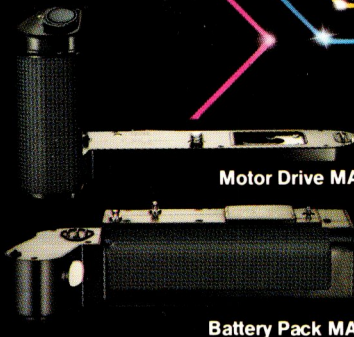

### Speedlite 199A

Automatic flash sets aperture and speed on the A-1 and AE-1; speed on the AT-1 and AV-1.

### Speedlite 155A

Automatic flash sets aperture and speed on the A-1 and AE-1; speed on the AT-1 and AV-1.

A-1

AE-1

AT-1

AV-1

Motor Drive MA

Battery Pack MA